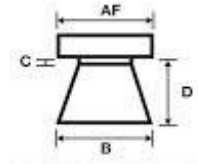

Shear Nuts

Shear Nuts												
Size	Bright Zinc Plated				A2 Stainless Steel				Galvanised			
	A/F	B	C	D	A/F	B	C	D	A/F	B	C	D
M6	14	13.9	0.5	7.2	10	10	N/A	6	N/A	N/A	N/A	N/A
M8	16	15.8	0.5	7.6	13	13	N/A	7	17	16.8	N/A	7.2
M10	19	18.9	1	8.8	17	17	N/A	9	19	18.9	N/A	9.2
M12	22	21.9	1	9.9	19	19	N/A	10	22	21.9	N/A	9.2
M16	24	23.8	1.5	11.5	24	24	N/A	14	24	23.8	N/A	11.5
M20	32	31.8	2.8	19	30	30	N/A	18	32	31.8	2.9	18.8

Now Available:

Steel BZP: M6-M24 - Steel Galvanised: M8 - M24 - A2 Stainless Steel: M4 - M20 - A4 Stainless Steel: M6 - M16

INFORMATION AND DRAWINGS PROVIDED ARTE FOR REFERENCE ONLY